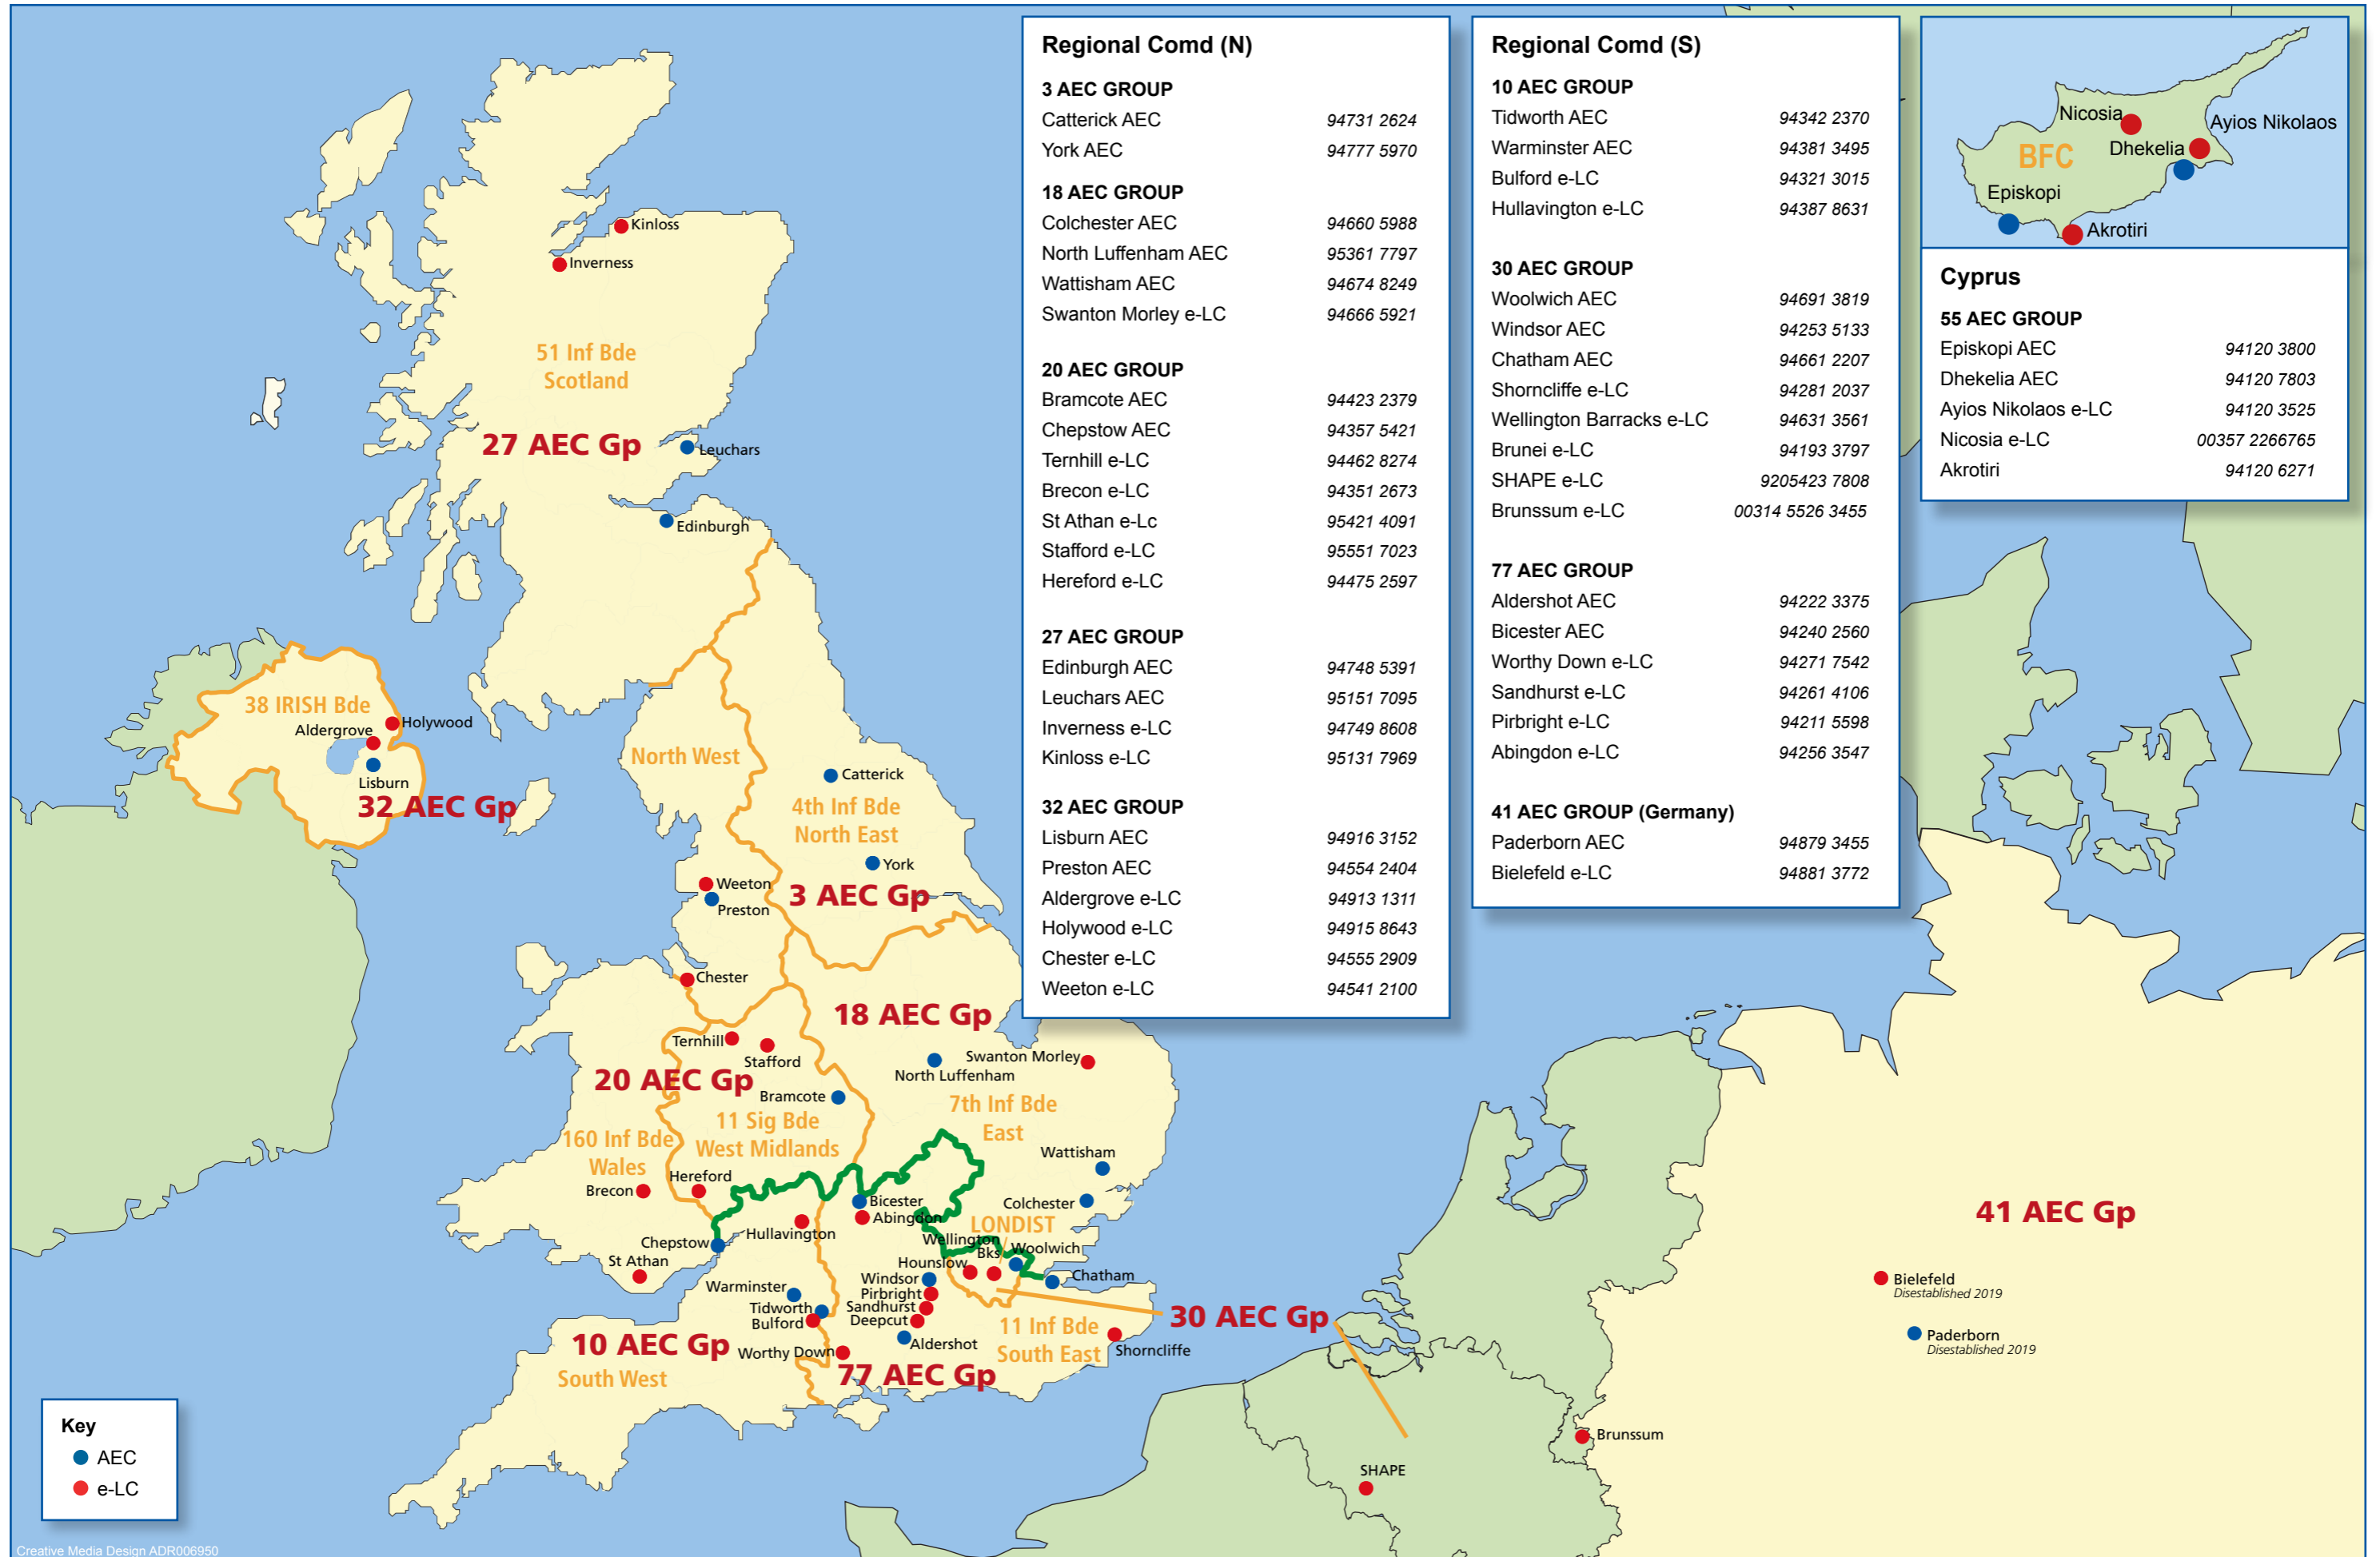

ARMY EDUCATIONAL SERVICES LEARNING CENTRES

August 2017

Regional Comd (N)	
3 AEC GROUP	
Catterick AEC	94731 2624
York AEC	94777 5970
18 AEC GROUP	
Colchester AEC	94660 5988
North Luffenham AEC	95361 7797
Wattisham AEC	94674 8249
Swanton Morley e-LC	94666 5921
20 AEC GROUP	
Bramcote AEC	94423 2379
Chepstow AEC	94357 5421
Ternhill e-LC	94462 8274
Brecon e-LC	94351 2673
St Athan e-LC	95421 4091
Stafford e-LC	95551 7023
Hereford e-LC	94475 2597
27 AEC GROUP	
Edinburgh AEC	94748 5391
Leuchars AEC	95151 7095
Inverness e-LC	94749 8608
Kinloss e-LC	95131 7969
32 AEC GROUP	
Lisburn AEC	94916 3152
Preston AEC	94554 2404
Aldergrove e-LC	94913 1311
Hollywood e-LC	94915 8643
Chester e-LC	94555 2909
Weeton e-LC	94541 2100

Regional Comd (S)	
10 AEC GROUP	
Tidworth AEC	94342 2370
Warminster AEC	94381 3495
Bulford e-LC	94321 3015
Hullavington e-LC	94387 8631
30 AEC GROUP	
Woolwich AEC	94691 3819
Windsor AEC	94253 5133
Chatham AEC	94661 2207
Shorncliffe e-LC	94281 2037
Wellington Barracks e-LC	94631 3561
Brunei e-LC	94193 3797
SHAPE e-LC	9205423 7808
Brunssum e-LC	00314 5526 3455
77 AEC GROUP	
Aldershot AEC	94222 3375
Bicester AEC	94240 2560
Worthy Down e-LC	94271 7542
Sandhurst e-LC	94261 4106
Pirbright e-LC	94211 5598
Abingdon e-LC	94256 3547
41 AEC GROUP (Germany)	
Paderborn AEC	94879 3455
Bielefeld e-LC	94881 3772

Cyprus	
BFC	
55 AEC GROUP	
Episkopi AEC	94120 3800
Dhekelia AEC	94120 7803
Ayios Nikolaos e-LC	94120 3525
Nicosia e-LC	00357 2266765
Akrotiri	94120 6271

Key
● AEC
● e-LC

● Bielefeld
Disestablished 2019
● Paderborn
Disestablished 2019